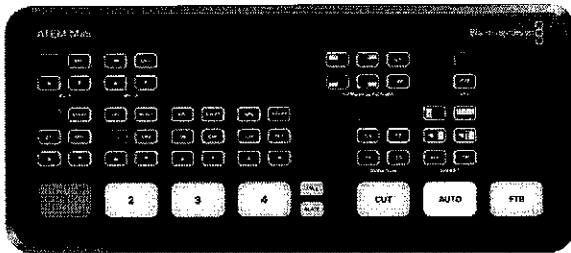

tudo pro seu verão? relaxa, na Americanas você acha :) **queeero >**

1293

busque aqui seu produto

olá, faça seu login ou cadastre-se

Rua Marquês de Pombal, ... xe o app [receba hoje](#) [produtos internacionais](#) [marcas próprias](#) [venda na americanas](#) [americanas social](#)

todos os departamentos [escudo](#) [celulares e smartphones](#) [informática](#) [tv e vídeo](#) [eletrodomésticos](#) [eletroportáteis](#) [móveis](#) [beleza](#)

[página inicial](#) > [livros](#) > [literatura e hqs](#) > [literatura estrangeira](#) > [romance](#)

[favoritar](#) [compartilhar](#)

Blackmagic Switcher Atem Mini

R$ 4.768,00

em até 10x sem juros no **cartão de crédito**

[faça a 1ª pergunta](#)

R$ 4.768,00 em até 15x sem juros no **cartão Americanas**

Blackmagic Switcher Atem Mini

[mais formas de pagamento](#)

[política de troca e devolução](#)

[Rua Marquês de Pombal...](#)

receba até **R$ 126,99** 14 de março

retire na loja a partir de **R$ 126,99** 14 de março

[comprar](#)

comprar com

Este produto é vendido por [Loja Rodrigues](#) e entregue por [Americanas](#), que garante a sua compra, do pedido à entrega.

os mais desejados da categoria

55%

59%

59%

Livro - Amor & gelato

Livro - Do mil ao milhão

Livro - Teto Para Dois

Livro - Os sete maridos de Evelyn Hugo

R$ 29,99

R$ 18,49

R$ 20,99

R$ 29,99

R$ 28,49

R$ 17,56

R$ 28,40

R$ 28,40

em 1x no cartão de crédito

em 1x no cartão de crédito

em 1x no cartão de crédito

em 1x no cartão de crédito

produtos patrocinados